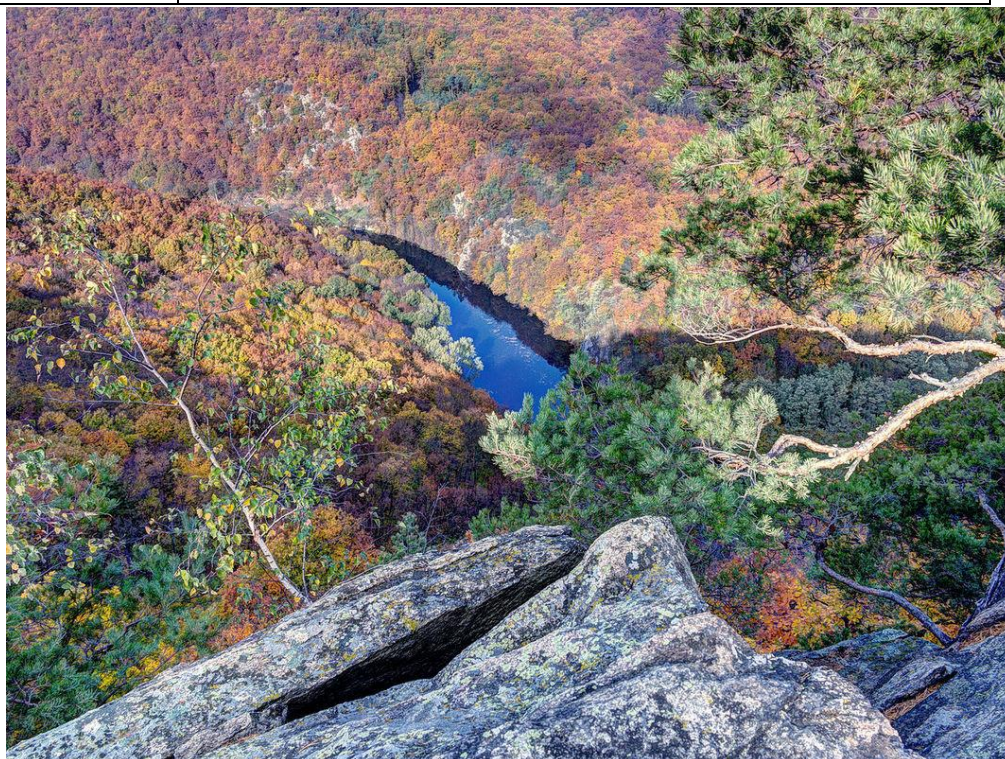

9) Sealsfield's stone – view

Distance from Znojmo:	8 km
Duration:	2 hours
GPS:	48,837142 15,997926

10) Tatra veteran museum Bítov

Distance from Znojmo:	25 km
Duration:	2,5 hours
Website:	https://tatramuseumbitov.webnode.cz/
GPS:	48,936756 15,728395