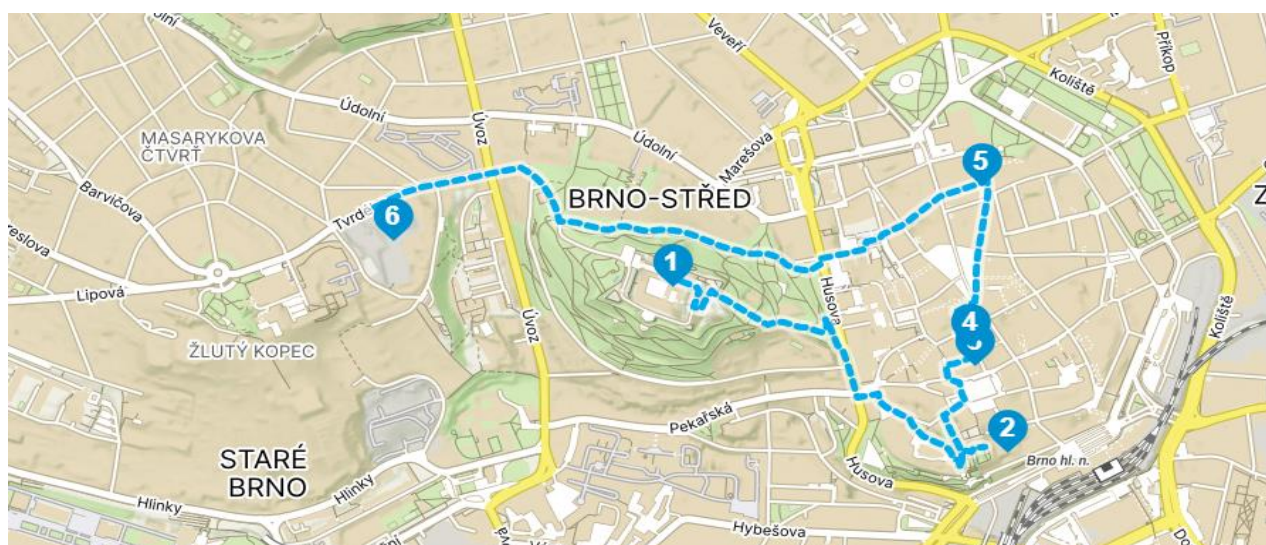

11) Vranov nad Dyjí castle

Distance from Znojmo:	20 km
Duration:	20 minutes drive + 2 hours tour
Website:	https://www.zamek-vranov.cz/cs
GPS:	48,892747 15,812028

WINE TRIPS - SOUTH MORAVIA

1) LAHOFER

Address: Brněnská 523, 671 82 Dobšice

1) Spielberg castle

Distance from Znojmo:	70 km
Duration:	4 hours
Website:	https://www.kudyznudy.cz/aktivity/hrad-spilberk
GPS:	49,194797 16,599305

2) Tour de Brno (2nd biggest city in Czech republic)

Distance from Znojmo:	70 km + 5 km tour in Brno
Duration:	1 hour drive + 5-6 hours trip
Website:	https://www.kudyznudy.cz/vylety/vypravy-za-kuriozitami/uzijte-si-brno-v-hrobce-i-labyrintu
GPS:	<ol style="list-style-type: none">1. 49,194797 16,5993052. 49,191159 16,6094713. 49,193081 16,6084814. 49,193479 16,6083435. 49,197027 16,6086626. 49,196101 16,590396

3) Sankt Peter and Paul cathedral

Distance from Znojmo:	60 km
Duration:	1 hour drive + 1 hour tour
Website:	https://www.katedrala-petrov.cz/
GPS:	49,191122 16,606900

4) Lednice castle, gardens and minareth

1) “The Dancing House”

Distance from Znojmo:	205 km
Duration:	2,5 hours drive
GPS:	50,075447 14,414191

2) Illusion Art Museum

Distance from Znojmo:	205 km
Duration:	2,5 hours drive + 2 hours tour
Website:	https://iamprague.eu/
GPS:	50,085064 14,421890